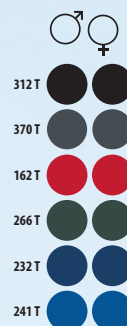

CÓDIGOS COLORES SOLO Group

123 Cuerda   162 Rojo chili   241 Azul royal   312 Negro   370 Antracita
145 Rojo   232 Azul profundo   266 Verde bosque   318 Azul marino   400 Naranja