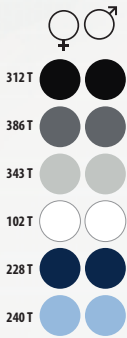

5 colores

	S	M	L	XL	XXL	3XL	4XL	5XL
A/B	76/54	78/57	80/60	82/63	84/66	86/69	88/72	88/75

	S	M	L	XL	XXL	3XL	4XL	5XL
cm	37-38	39-40	41-42	43-44	45-46	47-48	49-50	50/51

SOL'S BLAKE
Women 01427

SOL'S BLAKE
Men 01426