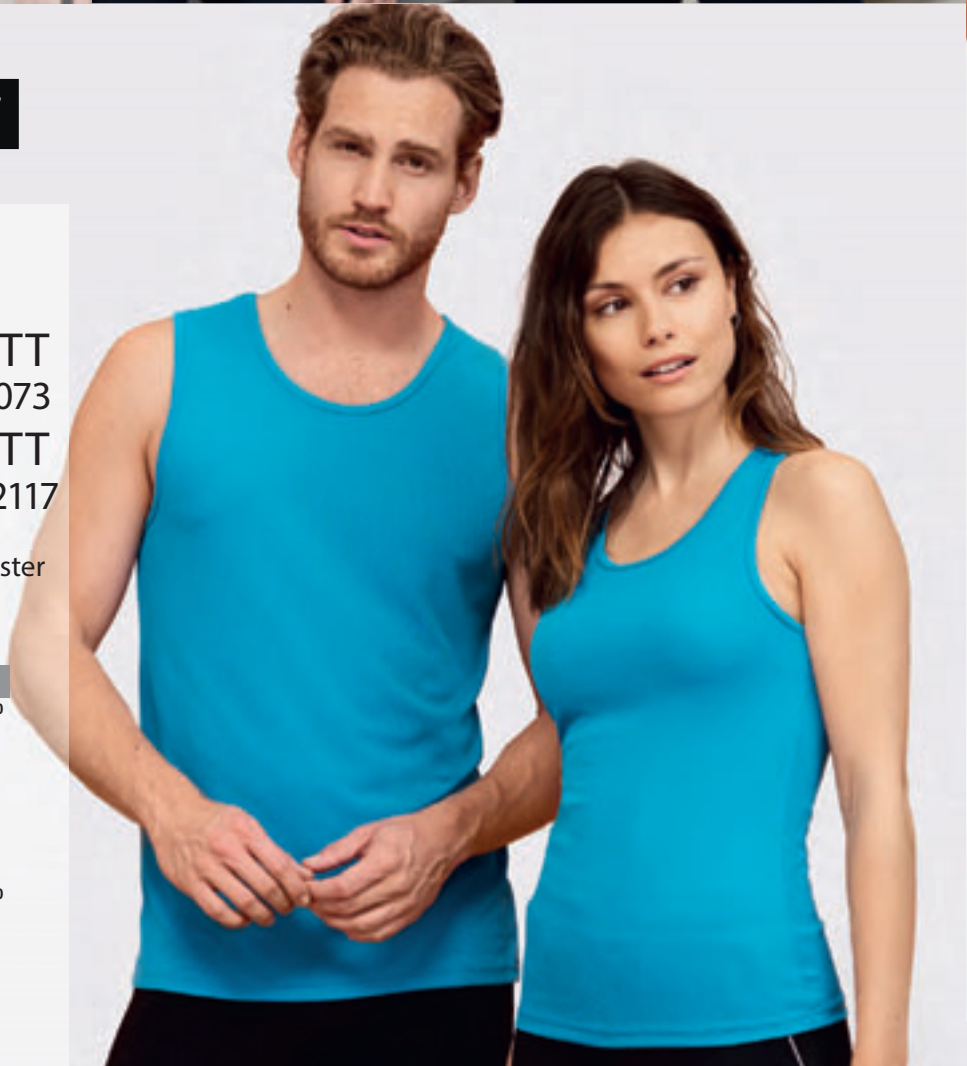

TRANSPIRABLE

ESSENTIAL E TEAR AWAY

SOL'S SPORTY TT
Men 02073

SOL'S SPORTY TT
Women 02117

MALLA 140 - 100% poliéster transpirable

♂ 11 colores

	S	M	L	XL	XXL	3XL
A/B	69/45	71/48	73/51	74/54	75/57	76/60

10 8 KG 55 X 36 X 20 CM

♀ 11 colores

	XS	S	M	L	XL	XXL
A/B	61/35	63/38	65/41	67/44	69/47	71/50

10 8 KG 55 X 36 X 20 CM