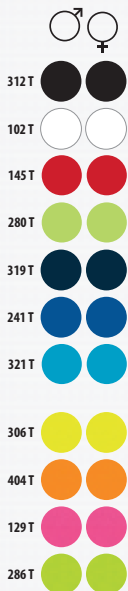

♀ 8 colores

	XS	S	M	L	XL	XXL
A/B	60/41	62/44	64/47	66/50	68/53	70/56

5 11 KG 55 X 36 X 26 CM

♂ 8 colores

	S	M	L	XL	XXL	3XL
A/B	70/49	72/52	74/55	76/58	77/61	78/64

5 11 KG 55 X 36 X 26 CM

TRANSPIRABLE

ESSENTIAL E TEAR AWAY