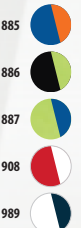

dimensiones - 38 x 46 x 12 cm -
5 colores

SOL'S TRIBECA

SOL'S LENOX

SOL'S DISTRICT

SOL'S HAMILTON

SOL'S TRIBECA 01204

CANVAS 235
100% algodón

dimensiones - 45 x 25 cm -
5 colores